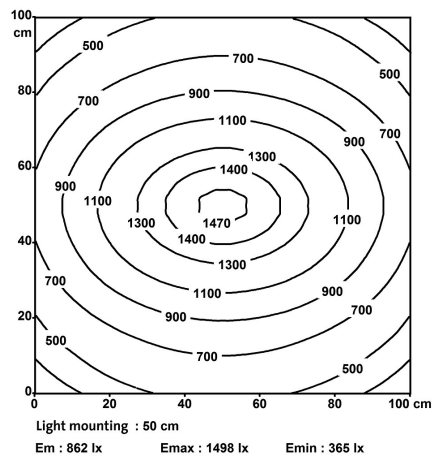

stay connected

Product may differ from Image

Approvals