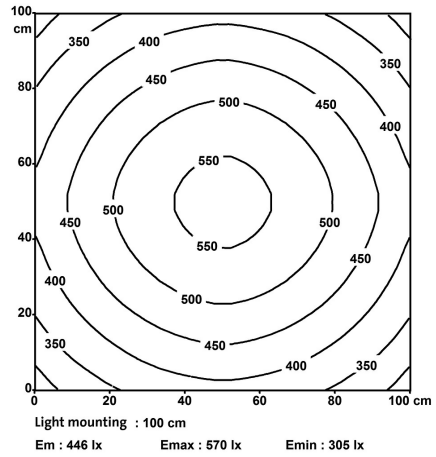

stay connected

Product may differ from Image

Approvals