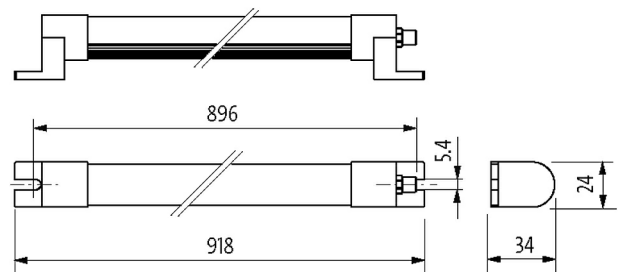

stay connected

Product may differ from Image

Approvals